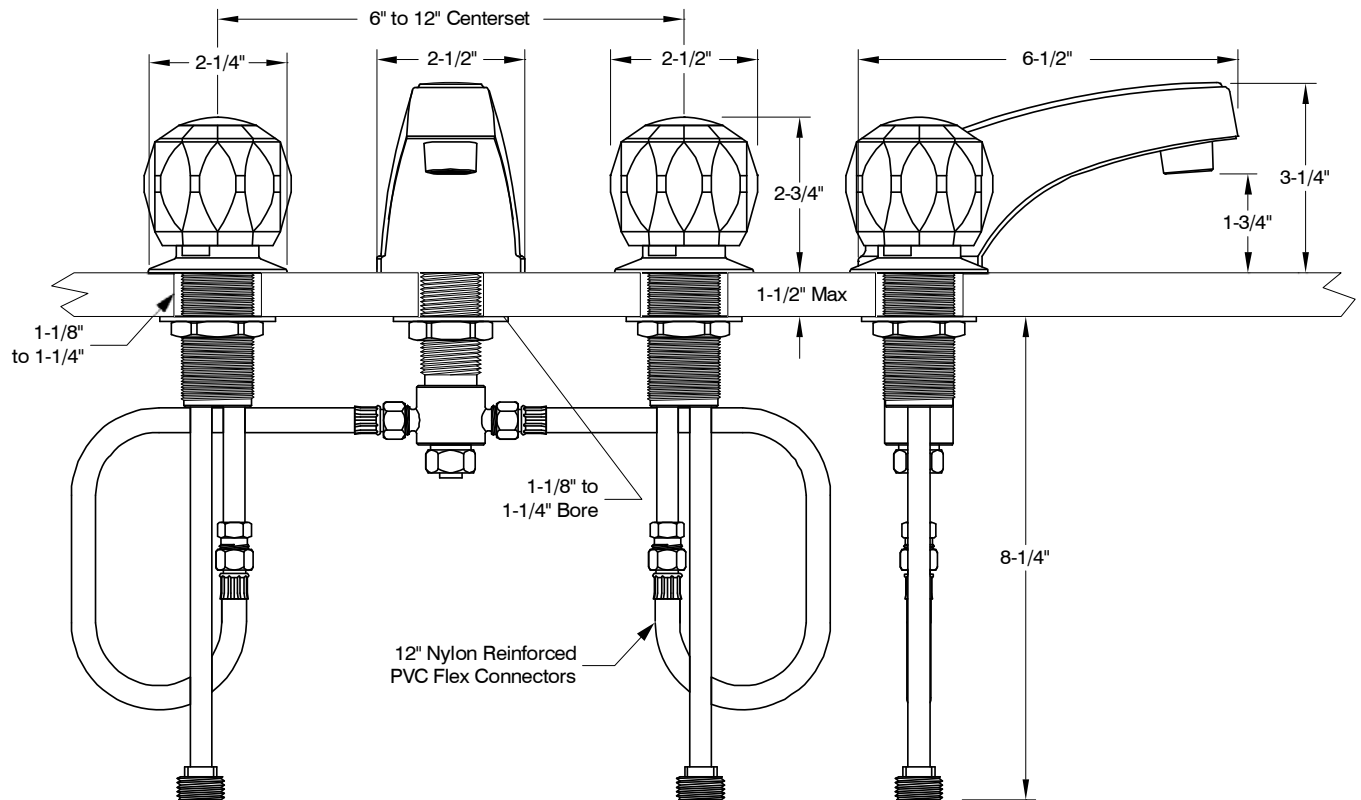

## Description

- Twin acrylic handles
- Chrome plated metal housing
- Machined brass waterway
- 6" to 12" on-center installation
- Spout length is 6-1/2" with 2" vertical deck surface clearance
- Includes all brass pop-up with color matched trim
- Includes two nylon reinforced connection hoses
- 1/2" Brass IPS connections with brass coupling nuts
- Internal parts are interchangeable with genuine Delta® repair parts

## Model 118125

Twin Acrylic Handle Widespread  
Lavatory Faucet  
Chrome Plated Finish  
With Brass Pop-Up  
1/2" IPS Connection

For additional information contact Premier Faucet at 866-745-4010 or visit our website at [www.premierfaucet.com](http://www.premierfaucet.com)