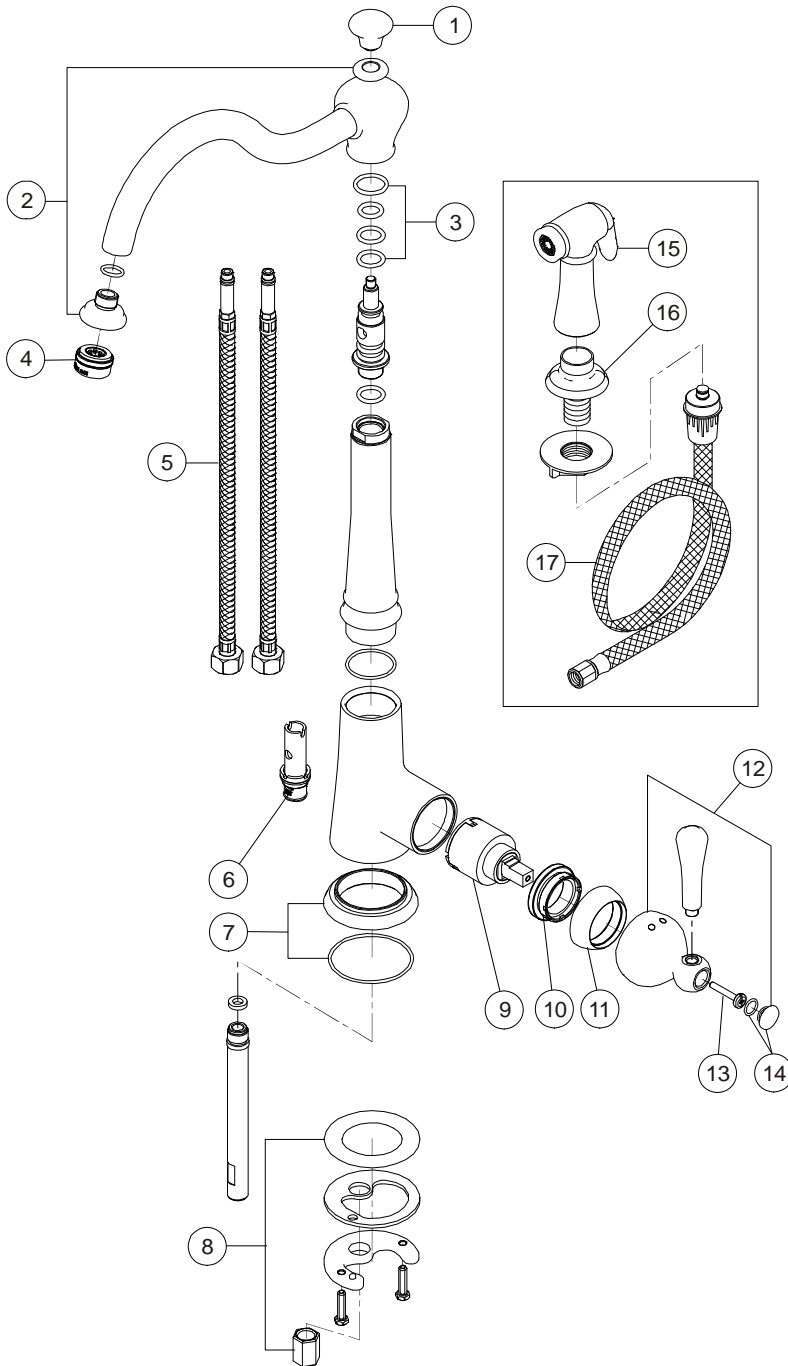

Model 120026

Single Lever Handle Kitchen Faucet
Single Hole Mount With Spray
Oil Rubbed Bronze Finish
1/2" IPS Connection

SONOMA™

Model 120026

Refer to Premier Faucet Parts List Sheet for part numbers and ordering information.

Model 120026

Single Lever Handle Kitchen Faucet
Single Hole Mount With Spray
Oil Rubbed Bronze Finish
1/2" IPS Connection

SONOMA™

Refer to Premier Faucet Parts Schematic Sheet for parts diagram.

INDEX	DESCRIPTION	MATERIAL	QTY	PART NO
1	CAP	BRASS	1	994354
2	SPOUT ASSEMBLY	BRASS	1	994487
3	SPOUT GASKET KIT	RUBBER	1	994548
4	AERATOR	BRASS	1	123456
5	CONNECTION HOSE	STAINLESS STEEL	2	994649
6	SPRAY DIVERTER	PLASTIC	1	994644
7	BASE ASSEMBLY	BRASS	1	994385
8	INSTALLATION KIT	BRASS	1	994265
9	CARTRIDGE	CERAMIC	1	994105
10	BONNET NUT	BRASS	1	994319
11	CAP	BRASS	1	994351
12	HANDLE ASSEMBLY	BRASS	1	994138
13	HANDLE SCREW	STEEL	1	994194
14	SCREW COVER ASSY	BRASS	1	994235
15	SPRAYER	BRASS	1	994297
16	SPRAY CRADLE	PLASTIC	1	994288
17	SPRAY HOSE	PVC	1	153185