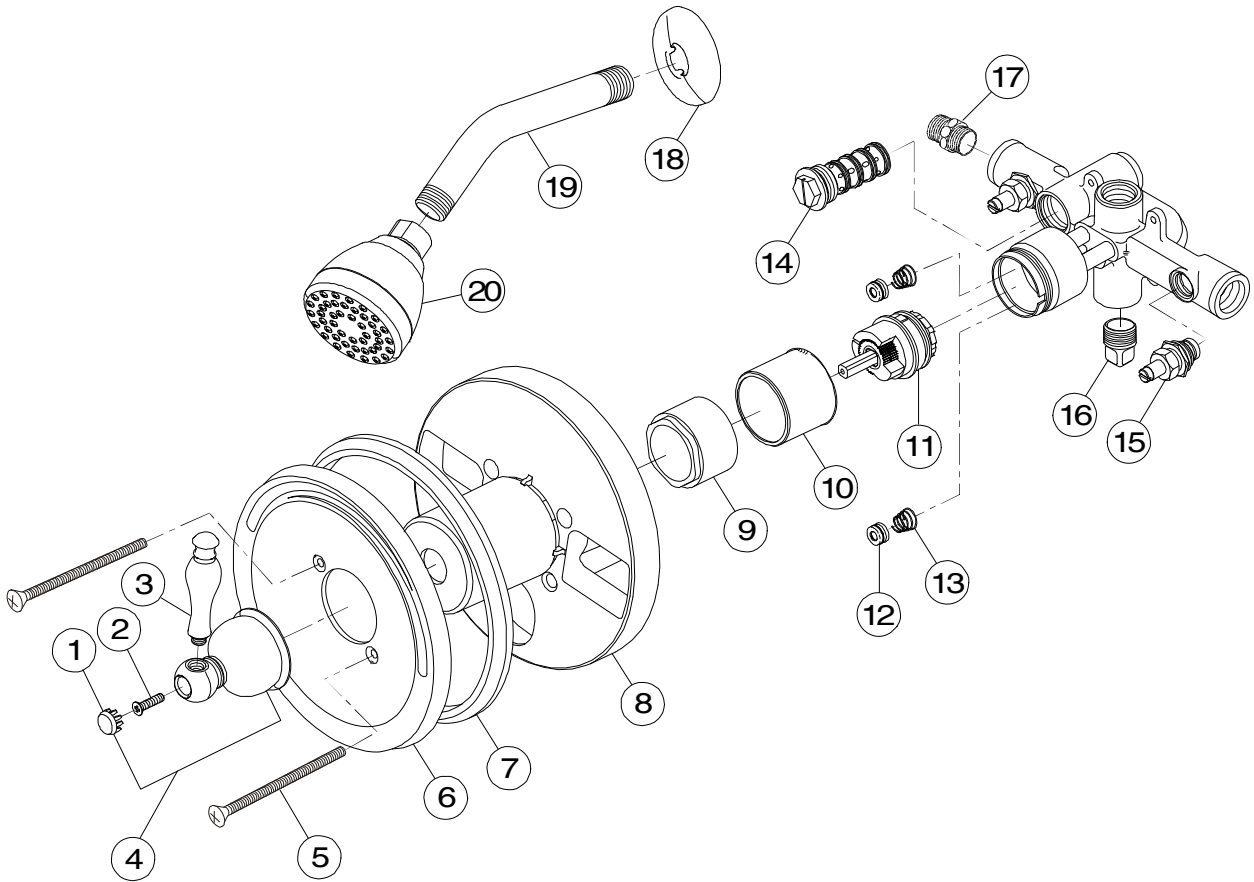

Model 120034

Single Lever Handle Shower Only Set
Pressure Balancing
Oil Rubbed Bronze Finish
1/2" IPS Connection

Wellington™

Refer to Premier Faucet Parts List Sheet for part numbers and ordering information.

Model 120034

**Model 120034**

Single Lever Handle Shower Only Set
 Pressure Balancing
 Oil Rubbed Bronze Finish
 1/2" IPS Connection

Wellington™

Model 120034

Refer to Premier Faucet Parts Schematic Sheet for parts diagram.

INDEX	DESCRIPTION	MATERIAL	QTY	PART NO
1	SCREW COVER	BRASS	1	994232
2	HANDLE SCREW	BRASS	1	994147
3	PORCELAIN INSERT	PORCELAIN	1	994224
4	METAL HANDLE ASSY	BRASS	1	994216
5	PLATE SCREW	BRASS	2	994444
6	ESCUTCHEON	BRASS	1	994412
7	GASKET	RUBBER	1	994522
8	ROUGH-IN PLATE	PLASTIC	1	994580
9	BARREL SLEEVE	BRASS	1	994371
10	BARREL SLEEVE	BRASS	1	994374
11	CARTRIDGE	PLASTIC	1	994111
12	SEAT WASHER	RUBBER	2	133398
13	SPRING	STAINLESS STEEL	2	133400
14	BALANCER ASSEMBLY	STAINLESS STEEL	1	133139
15	INTEGRAL STOP	BRASS	2	994554
16	IPS PLUG	BRASS	1	109-8
17	SWEAT ADAPTER	BRASS	4	994587
18	ESCUTCHEON	STAINLESS STEEL	1	994415
19	SHOWER ARM	BRASS	1	994617
20	SHOWER HEAD	PLASTIC	1	994619