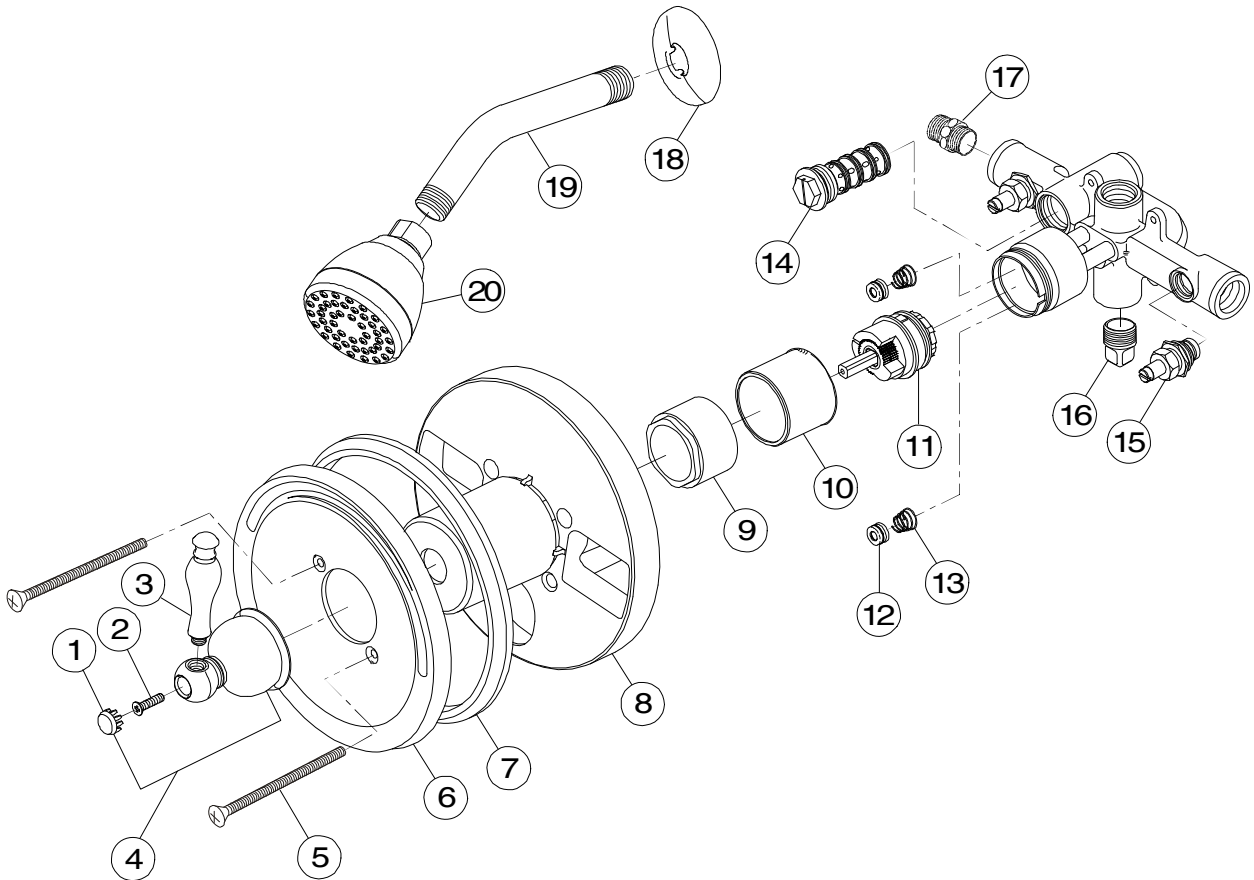

### Model 120139

Single Lever Handle Shower Only Set  
Pressure Balancing  
Chrome Plated Finish  
1/2" IPS Connection

# Wellington™

**Refer to Premier Faucet Parts List Sheet for part numbers and ordering information.**

Model 120139

# Wellington™

*Refer to Premier Faucet Parts Schematic Sheet for parts diagram.*

INDEX	DESCRIPTION	MATERIAL	QTY	PART NO
1	SCREW COVER	BRASS	1	994234
2	HANDLE SCREW	BRASS	1	994147
3	PORCELAIN INSERT	PORCELAIN	1	994226
4	METAL HANDLE ASSY	BRASS	1	994218
5	PLATE SCREW	BRASS	2	994442
6	ESCUTCHEON	BRASS	1	994410
7	GASKET	RUBBER	1	994522
8	ROUGH-IN PLATE	PLASTIC	1	994580
9	BARREL SLEEVE	BRASS	1	994369
10	BARREL SLEEVE	BRASS	1	994372
11	CARTRIDGE	PLASTIC	1	994111
12	SEAT WASHER	RUBBER	1	133398
13	SPRING	BRASS	1	133400
14	BALANCER ASSEMBLY	STAINLESS STEEL	1	133139
15	INTEGRAL STOP	BRASS	2	994554
16	IPS PLUG	BRASS	1	109-8
17	SWEAT ADAPTER	BRASS	4	994587
18	ESCUTCHEON	STAINLESS STEEL	1	ESC1
19	SHOWER ARM	BRASS	1	79101
20	SHOWER HEAD	PLASTIC	1	192028