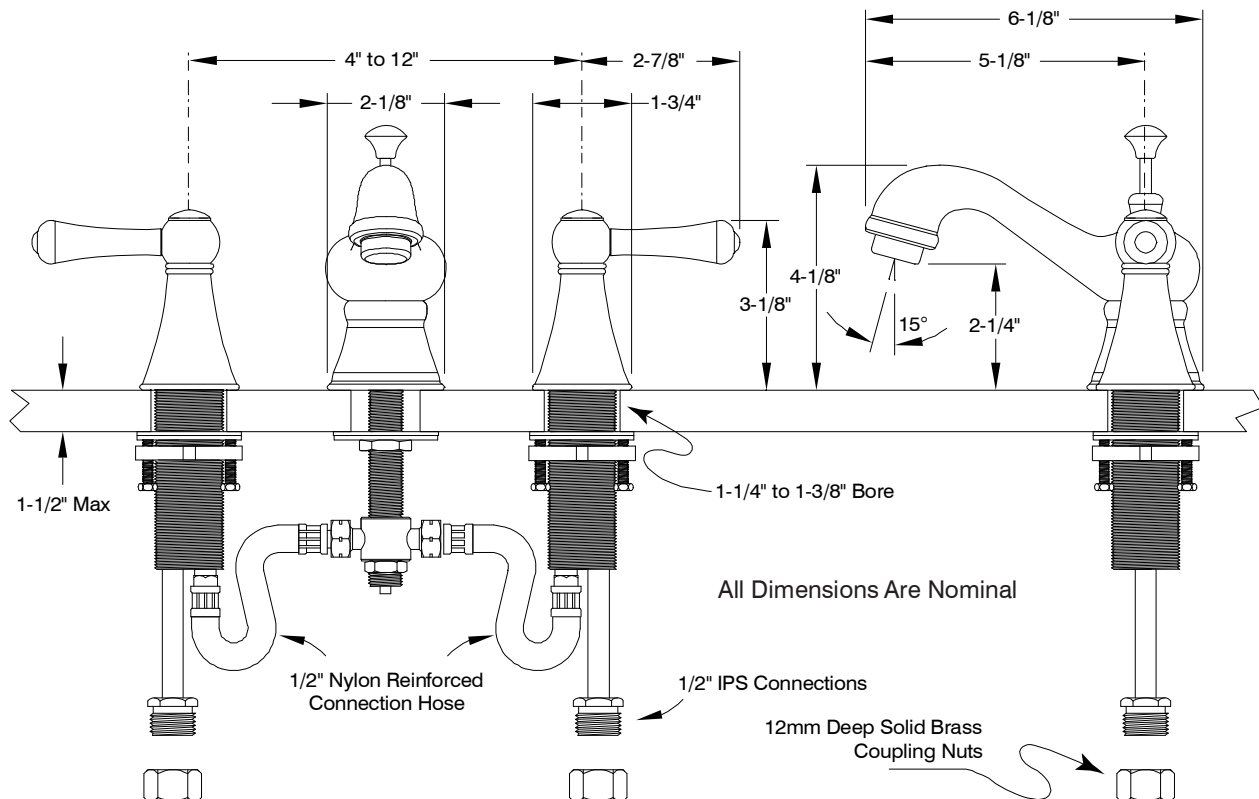

Description

- Distinctive twin lever handle antique style widespread lavatory faucet
- Trouble-free brass frame ceramic cartridge
- Suitable for 4" to 12" on-center 3 hole installations
- Brushed nickel finish
- All brass construction
- Includes all brass pop-up with color matched trim
- 1/2" IPS connections

- Limited Lifetime Warranty
Refer to Premier Faucet warranty program for further details and restrictions.

SONOMA™

Model 120147

Twin Lever Handle Widespread
Lavatory Faucet
Brushed Nickel Finish
With Brass Pop-Up
1/2" IPS Connection