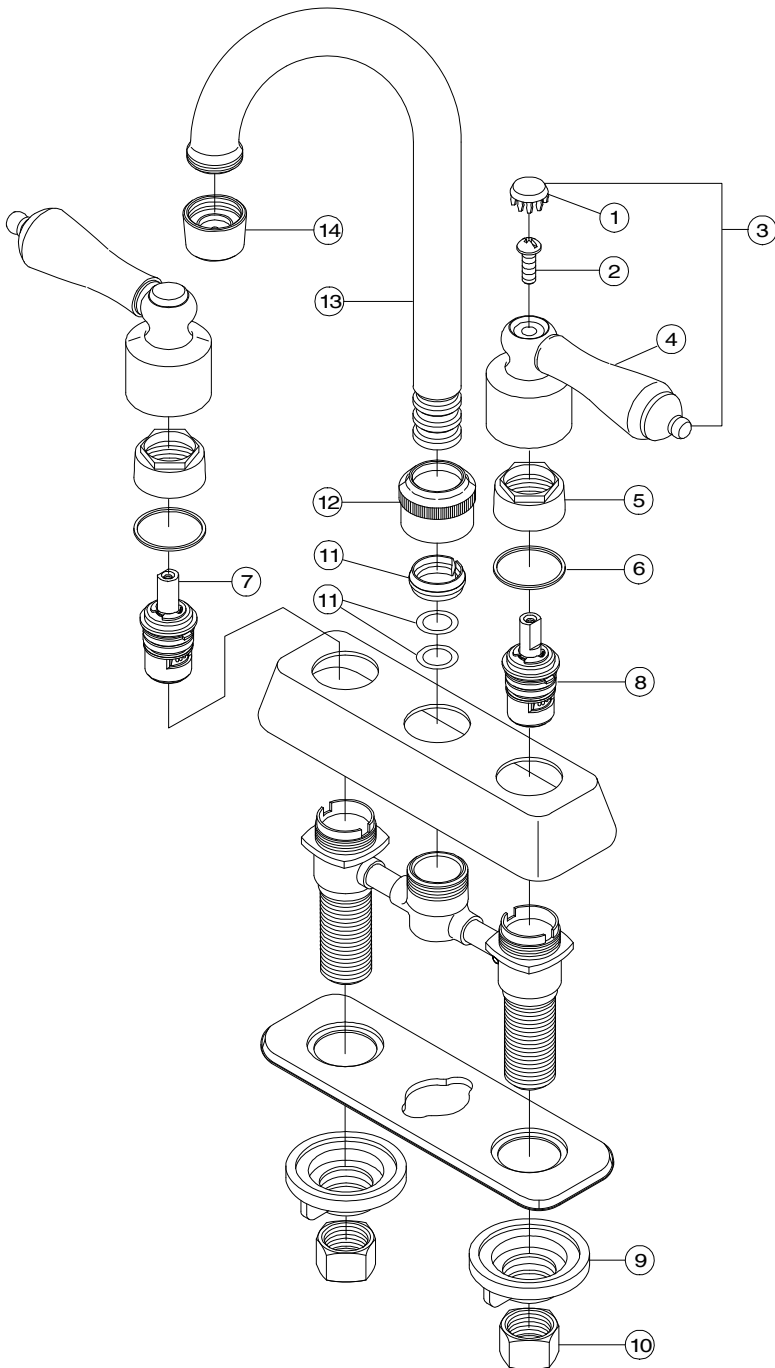

### Model 120165

Twin Lever Handle Bar Sink Faucet  
Chrome Plated Finish  
1/2" IPS Connection

# Wellington™

Model 120165

**Refer to Premier Faucet Parts List Sheet for part numbers and ordering information.**

# Wellington™

Model 120165

*Refer to Premier Faucet Parts Schematic Sheet for parts diagram.*

INDEX	DESCRIPTION	MATERIAL	QTY	PART NO
1	SCREW COVER H & C SET	BRASS	1	994249
2	HANDLE SCREW	BRASS	2	994146
3	METAL HANDLE ASSY	BRASS	2	994222
4	PORCELAIN INSERT	PORCELAIN	2	994230
5	BONNET NUT	BRASS	2	994316
6	CAP GASKET	POM	2	994515
7	CARTRIDGE - HOT	CERAMIC	1	133508
8	CARTRIDGE - COLD	CERAMIC	1	133509
9	LOCK NUT	BRASS	2	133836
10	COUPLING NUT	BRASS	2	133838
11	SPOUT SEAL KIT	RUBBER	1	994532
12	SPOUT COLLAR	BRASS	1	994504
13	SPOUT	BRASS	1	994475
14	AERATOR	BRASS	1	144219