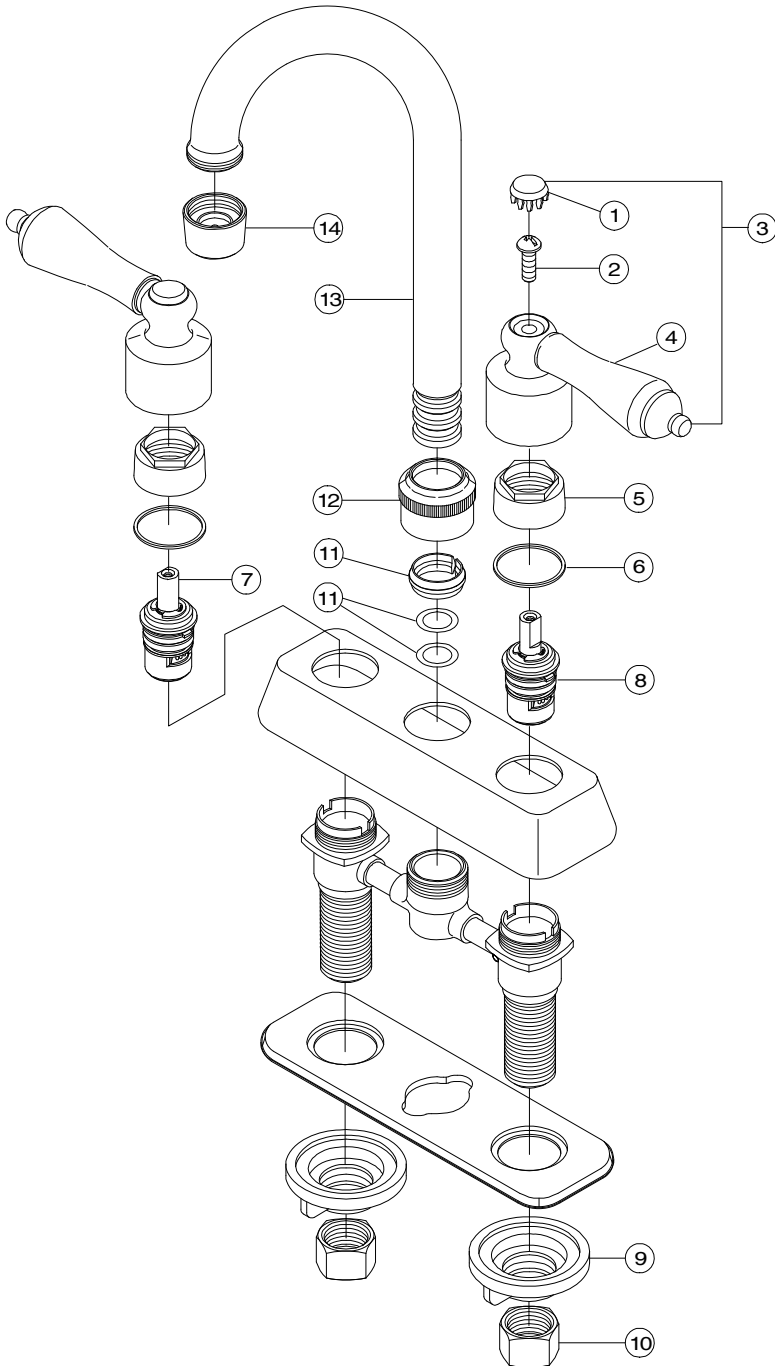

### Model 120166

Twin Lever Handle Bar Sink Faucet  
Brushed Nickel Finish  
1/2" IPS Connection

# Wellington™

Model 120166

**Refer to Premier Faucet Parts List Sheet for part numbers and ordering information.**

For additional information contact Premier Faucet at 866-745-4010 or visit our website at [www.premierfaucet.com](http://www.premierfaucet.com)

# Wellington™

*Refer to Premier Faucet Parts Schematic Sheet for parts diagram.*

INDEX	DESCRIPTION	MATERIAL	QTY	PART NO
1	SCREW COVER H & C SET	BRASS	1	994248
2	HANDLE SCREW	BRASS	2	994146
3	METAL HANDLE ASSY	BRASS	2	994223
4	PORCELAIN INSERT	PORCELAIN	2	994231
5	BONNET NUT	BRASS	2	994316
6	CAP GASKET	POM	2	994515
7	CARTRIDGE - HOT	CERAMIC	1	133508
8	CARTRIDGE - COLD	CERAMIC	1	133509
9	LOCK NUT	BRASS	2	133836
10	COUPLING NUT	BRASS	2	133838
11	SPOUT SEAL KIT	RUBBER	1	994532
12	SPOUT COLLAR	BRASS	1	994505
13	SPOUT	BRASS	1	994476
14	AERATOR	BRASS	1	994104