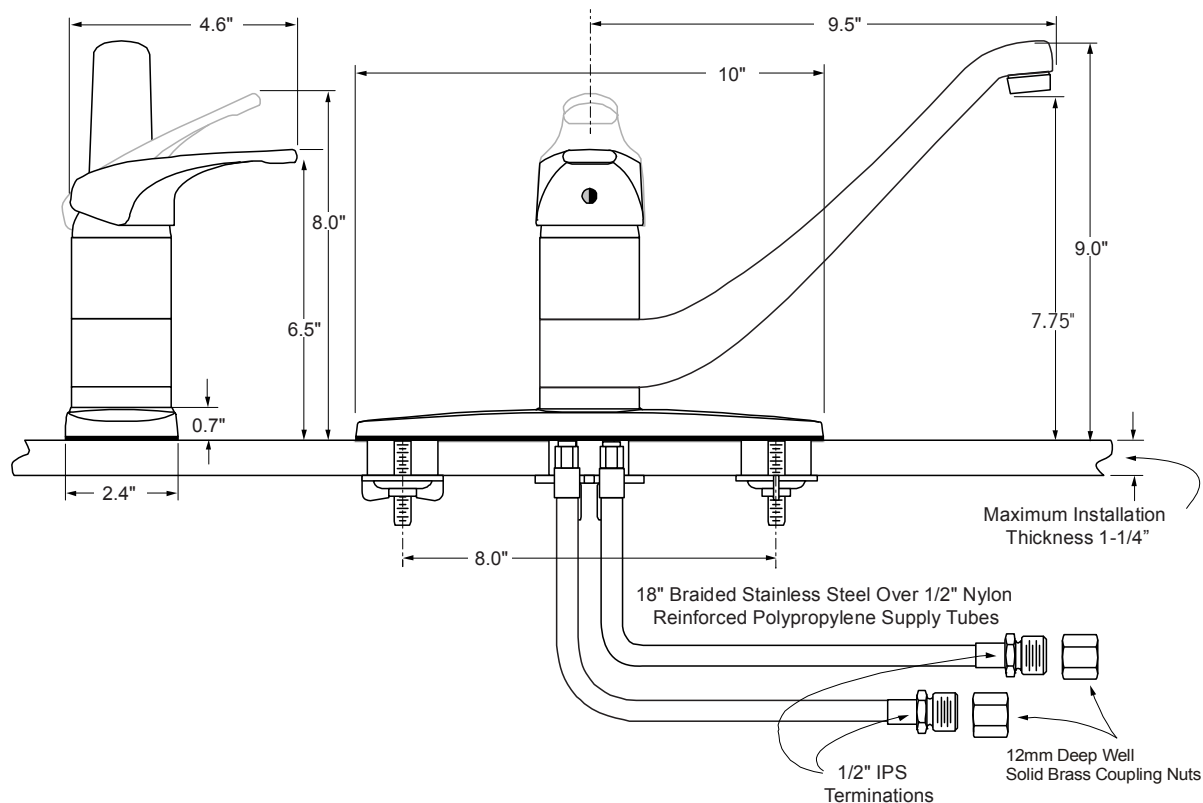

For additional information contact Premier Faucet at 866-745-4010 or visit our website at www.premierfaucet.com