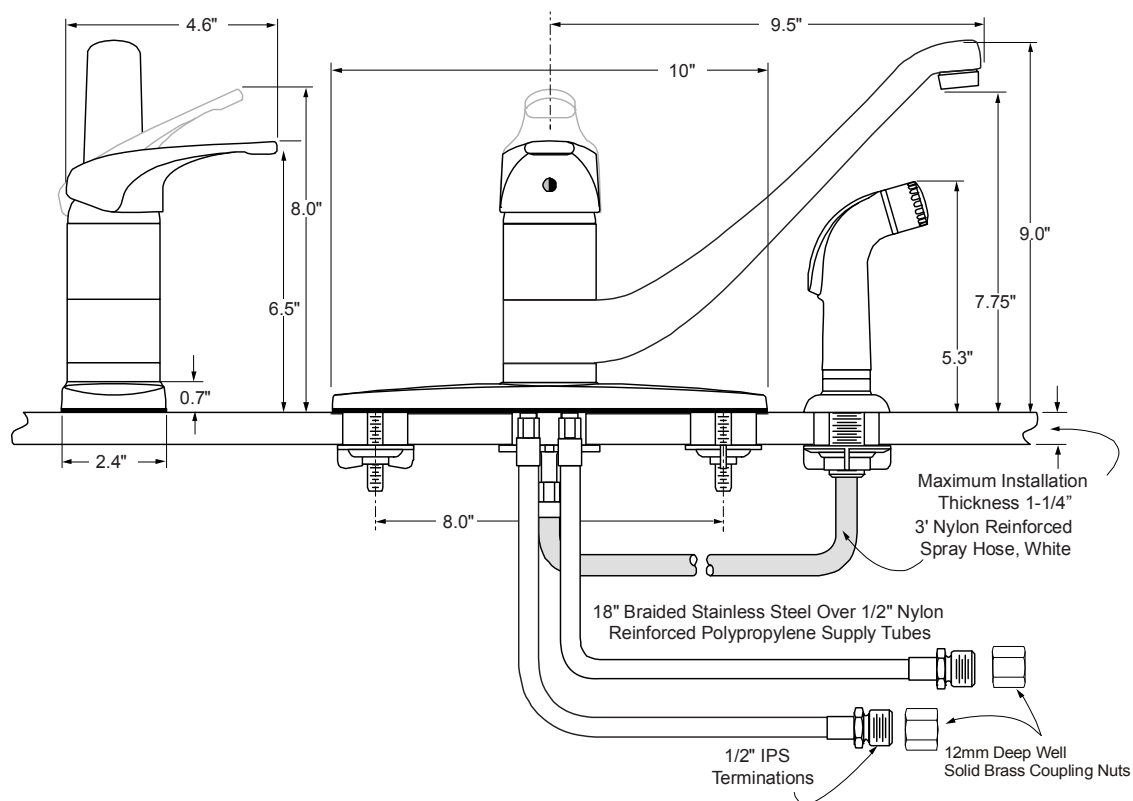

For additional information contact Premier Faucet at 866-745-4010 or visit our website at www.premierfaucet.com