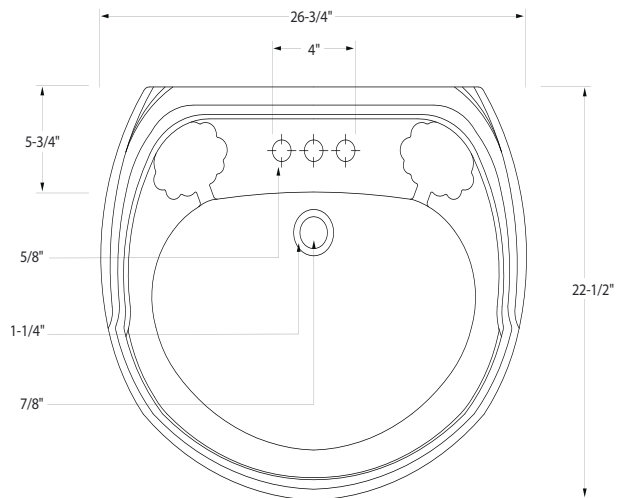

For additional information contact Premier Faucet at 866-745-4010 or visit our website at www.premierfaucet.com