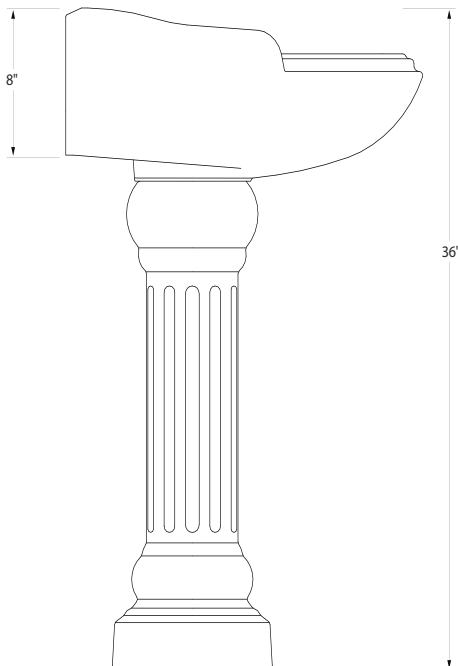

SONOMA™

Description

- Vitreous china
- Pedestal Lavatory
- With Overflow
- 4" Center
- 3 hole
- Dimension with column:
- 22 1/2" (570mm) x 26 3/4" (680mm) x 36" (913mm)

Compliance

- Designed to comply with requirements of ASME A112.19.2

Listings

- CUPC (Uniform Plumbing Code & Canadian Uniform Plumbing Code)

Warranty

- Limited Three Year Warranty

Model 582611 582612
w/Lavatory
Material: Vitreous china

For additional information contact Premier Faucet at 866-745-4010 or visit our website at www.premierfaucet.com