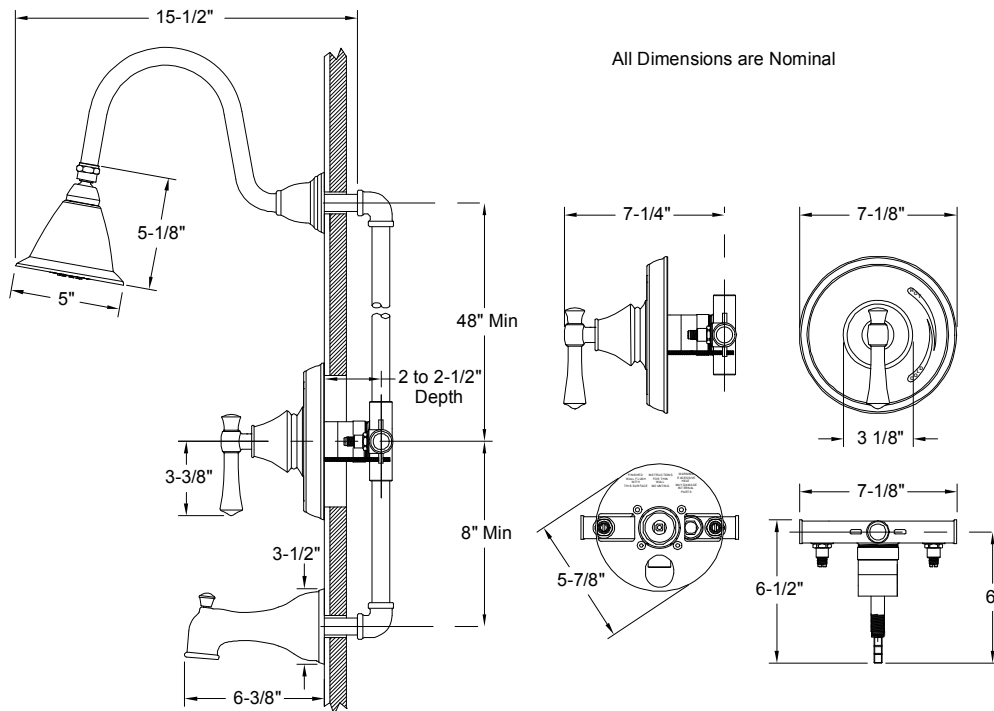

Description

- Single lever handle tub & shower set
- Chrome-plated finish
- All brass construction
- P-Type pressure balancing mechanism with integral check-stops
- Trouble-free washerless cartridge, reversible for back-to-back installations
- Includes color-matched slip fit diverter tub spout and showerhead
- Includes plastic rough-in plate
- 1/2" IPS connections

Performance

- Designed to provide 2.5 GPM at 80 PSI showerhead performance
- Designed to provide 4.0 GPM at 20 PSI tub filler performance

Compliance

- Designed to comply with requirements of ASME A112.18.1
- Meets or exceeds ASSE 1016 performance standards
- Meets or exceeds CSA B125
- Complies with ADA (Americans with Disabilities Act)

Warranty

- Limited Lifetime Warranty
Refer to Premier Faucet warranty program for further details and restrictions.

TORINO™

Model 120067

Single Lever Handle Tub & Shower Set
 Chrome-Plated Finish
 Pressure Balancing
 1/2" IPS Connections