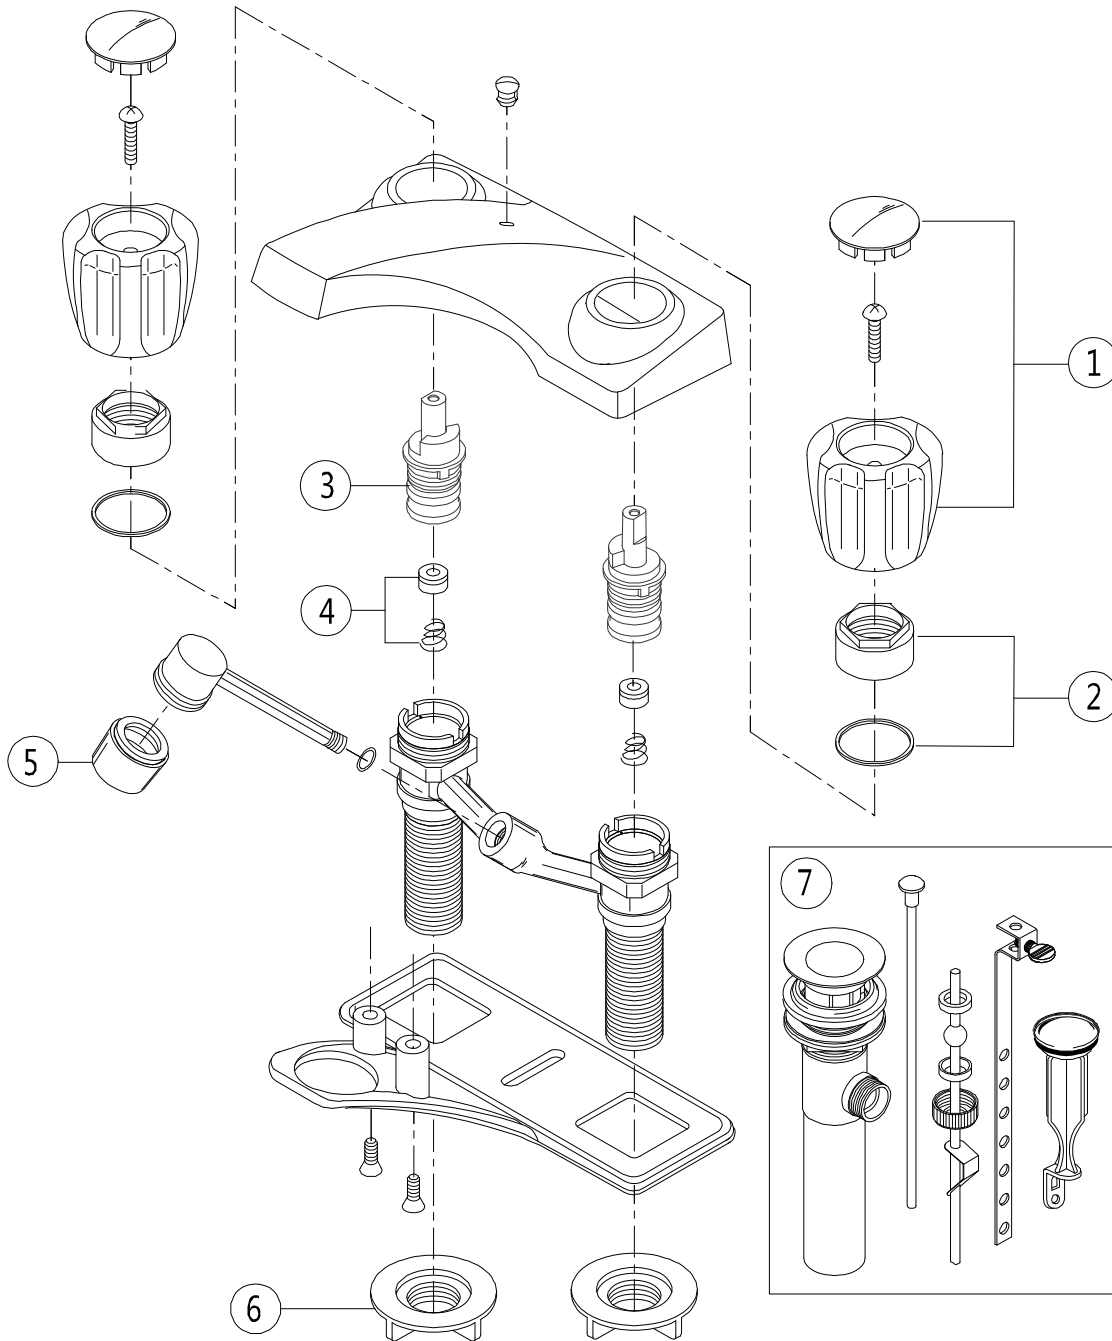

Model 2012061LF

Twin Acrylic Handle Lavatory Faucet
Chrome-Plated Finish
Includes Brass Pop-Up
1/2" IPS Connections

CONCORD™

Model 2012061LF

Refer to Premier Faucet Parts List Sheet for Part Numbers and Ordering Information.

For additional information, contact Premier Faucet at 866-745-4010 or visit our website at www.premierfaucet.com