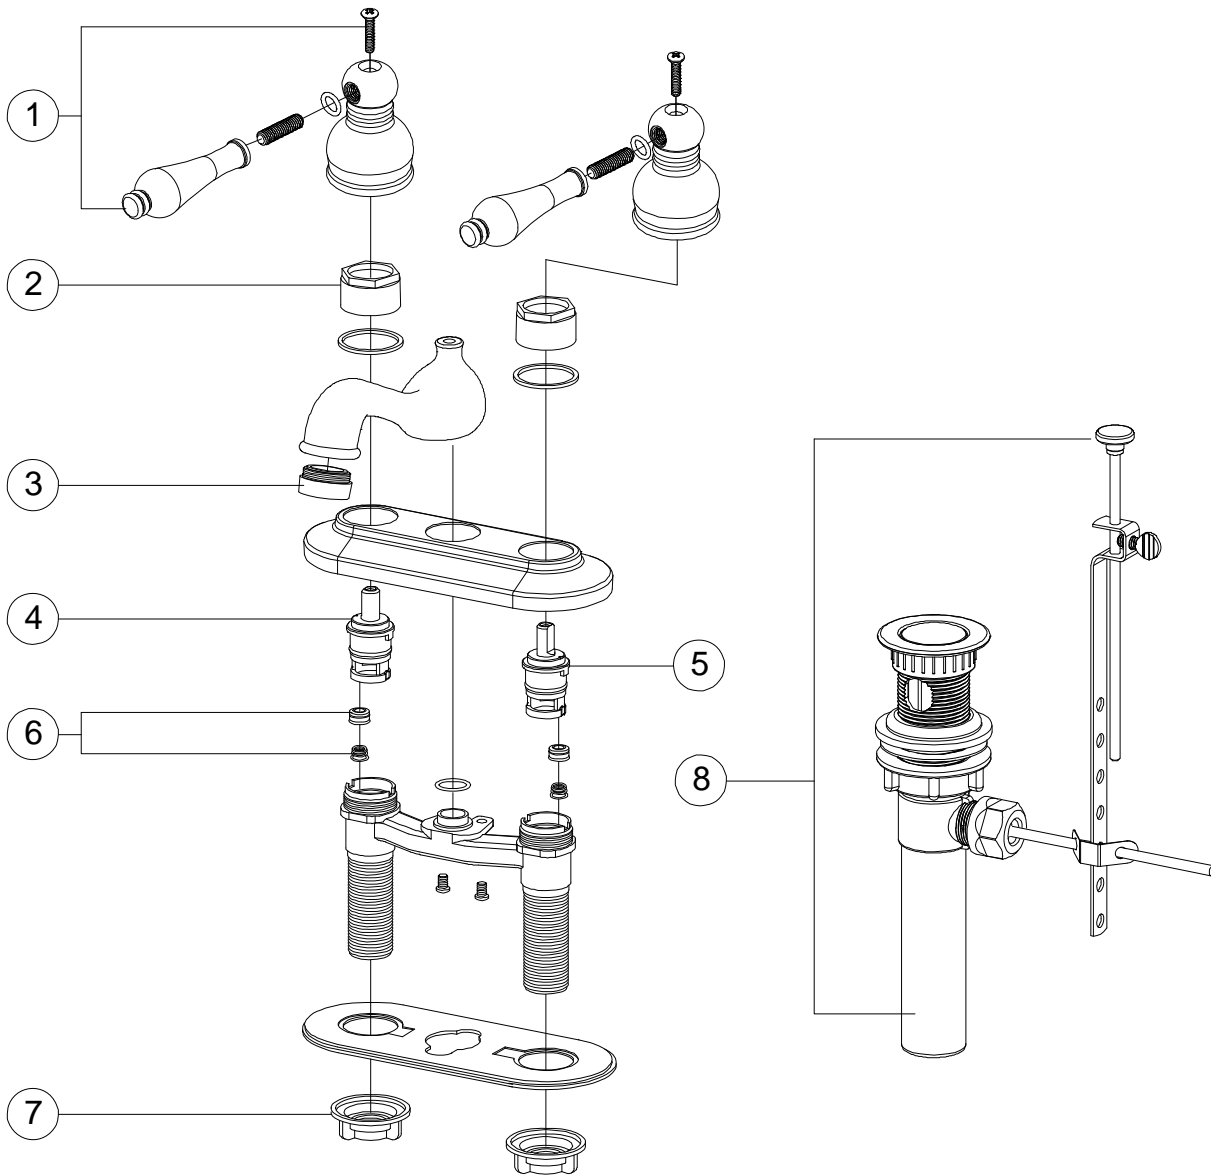

Model 2465895

Twin Lever Handle Lavatory Faucet
Chrome-Plated Finish
Includes Brass Pop-Up
1/2" IPS Connections

Ashbury™

Model 2465895

Refer to Premier Faucet Parts List Sheet for Part Numbers and Ordering Information.

For additional information, contact Premier Faucet at 866-745-4010 or visit our website at www.premierfaucet.com